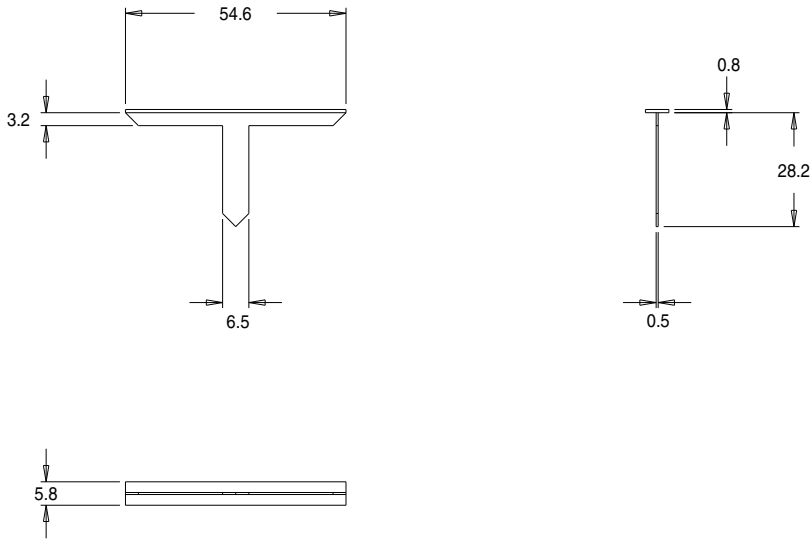

Part No. U39178
UI39 x 17.0 'U' Range T-Piece

Dimensions in millimetres.